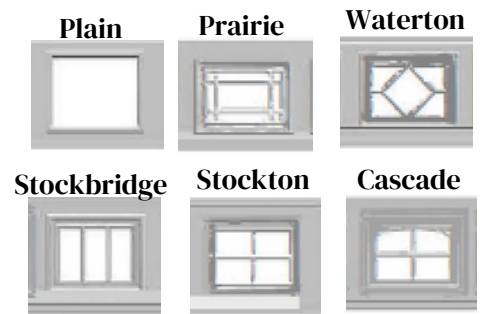

10.0

Colors

Windows

Long Windows

Short Windows

Decorative Hardware

Proud Partner Of:

Scan to Design
your Door!