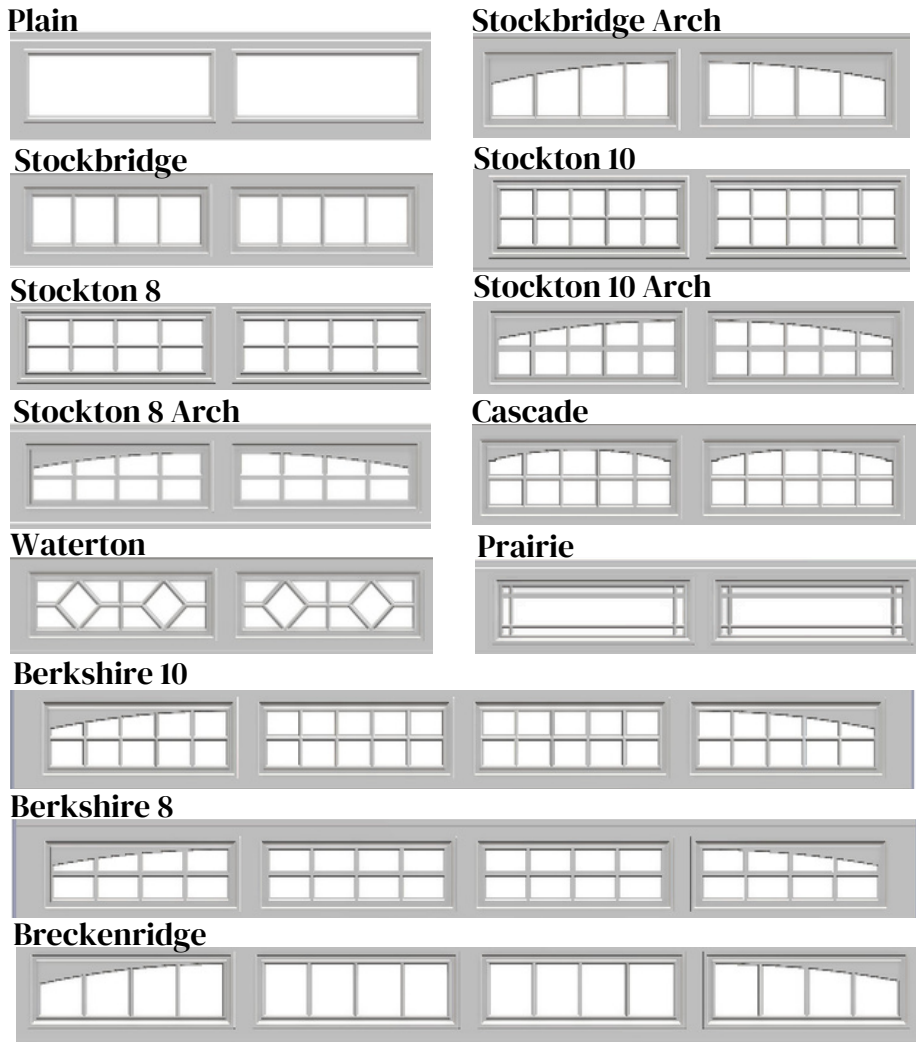

10.0

Colors

Windows

Long Windows

Short Windows

Decorative Hardware

Proud Partner Of:

Scan to Design
your Door!